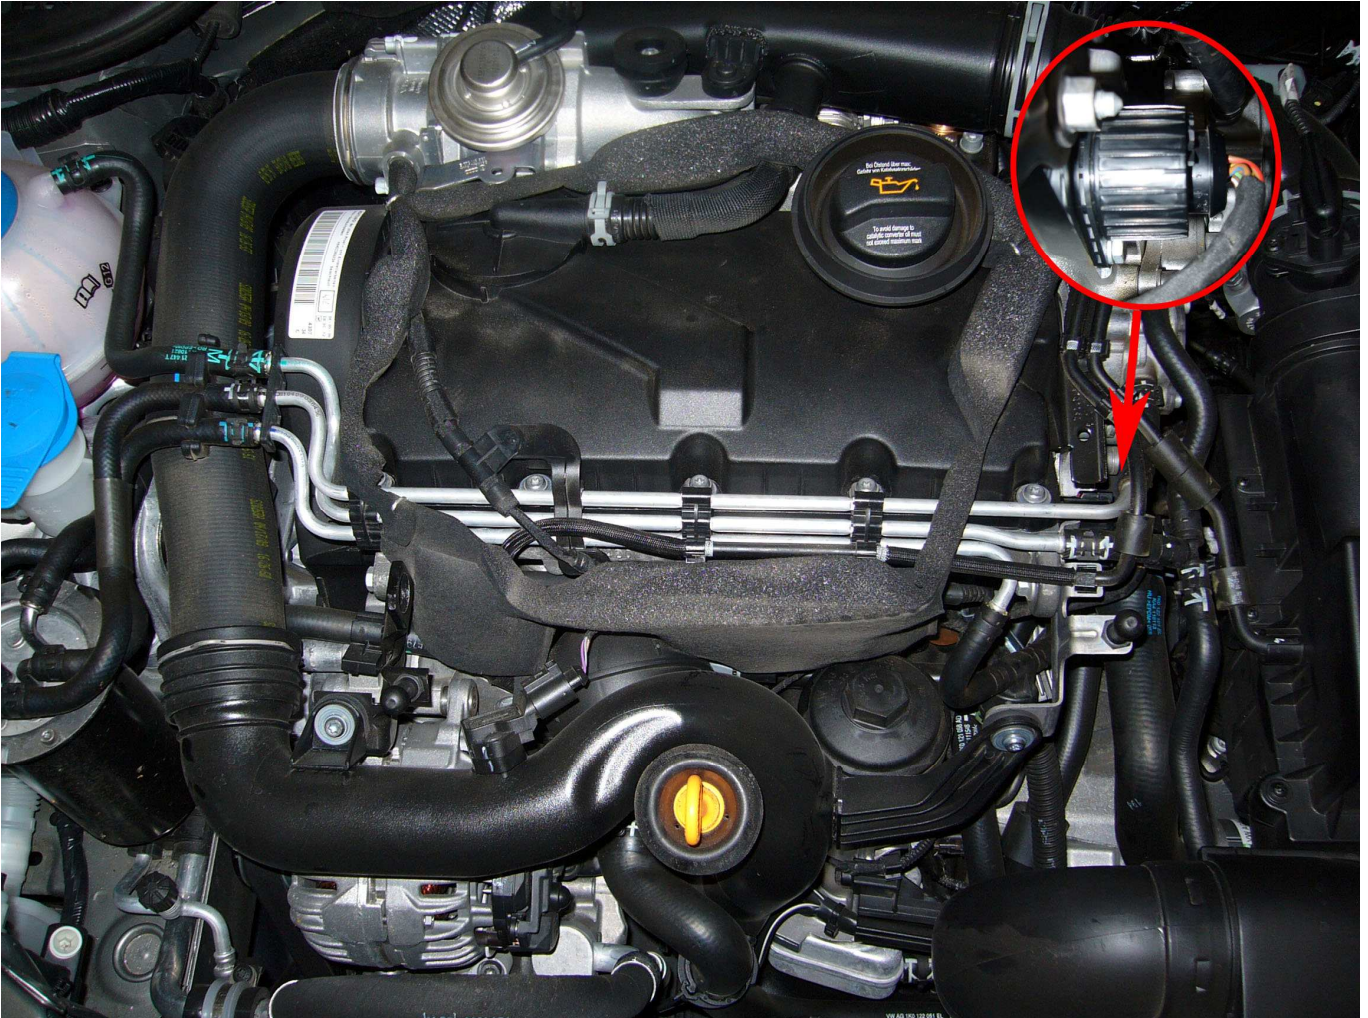

Skoda Octavia 1.9 TDI 105HP

1. Box type: VT101301.
2. Find plug for injector harness. Disconnect it and connect box adapter between.

3. Connect black (-) and red (+) wires to battery.