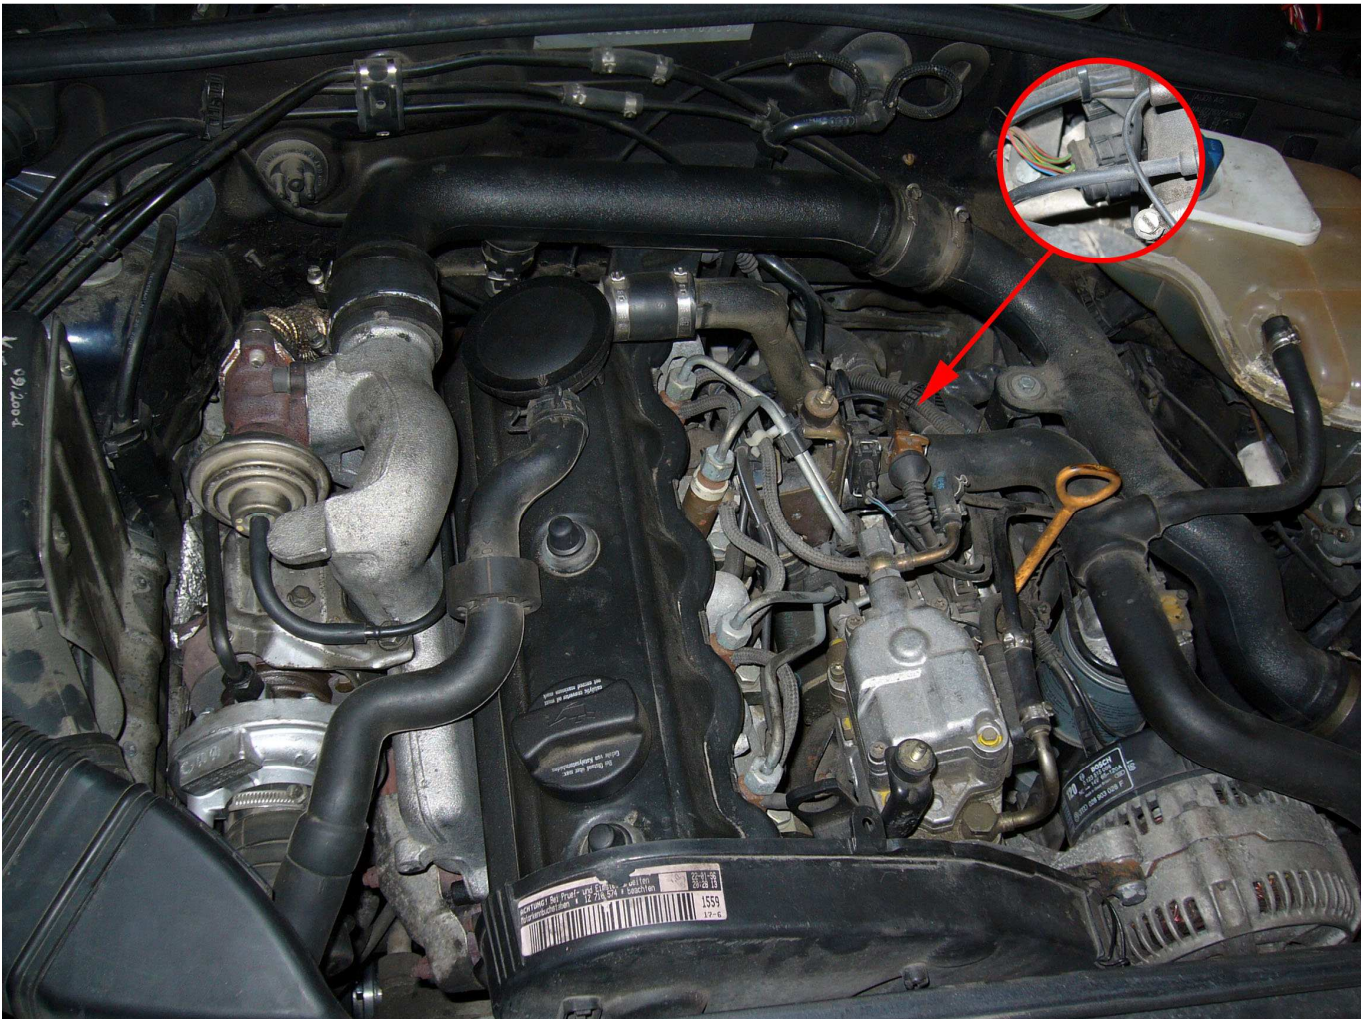

## Audi A4 1.9TDI 90HP

1. Box type: VT101503.
2. Find plug for fuel pump. Disconnect it and connect box adapter between.

3. Connect white wire to pin no.5 of air mass sensor.